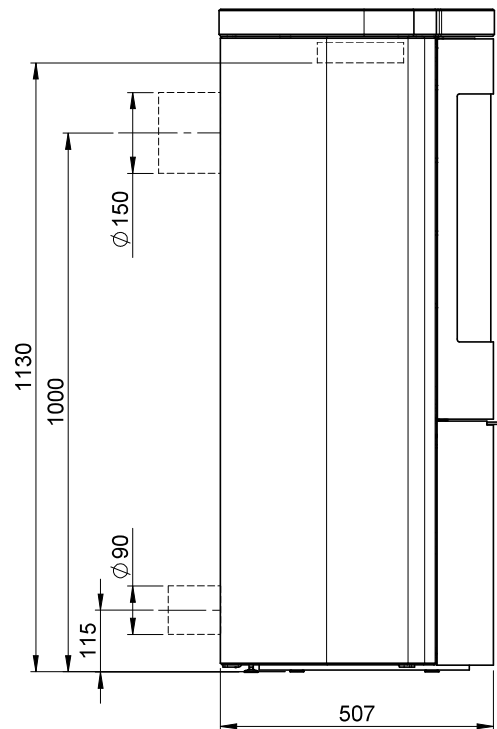

Measurements

ORIGO COLORADO / ORIGO DV COLORADO

Nordpeis