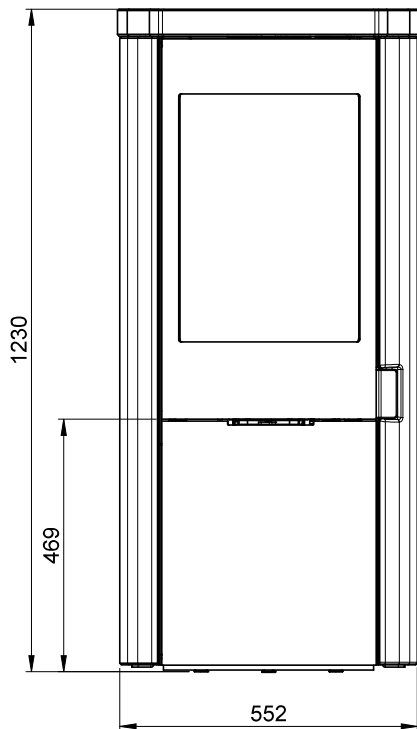

Measurements

ORIGO COLORADO / ORIGO DV COLORADO

Nordpeis