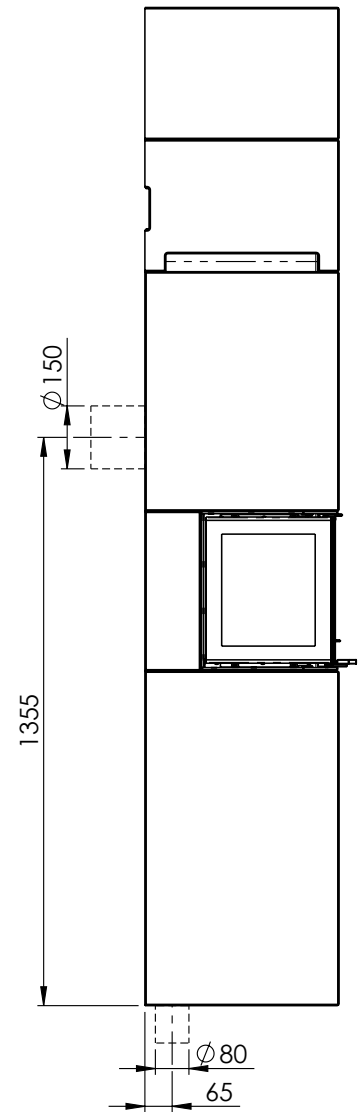

Measurements

PRAHA

 Nordpeis

Measurements

PRAHA HIGH

 Nordpeis

Safety distances

PRAHA

28-PRA00-200 Praha glass floor plates clear 50 cm