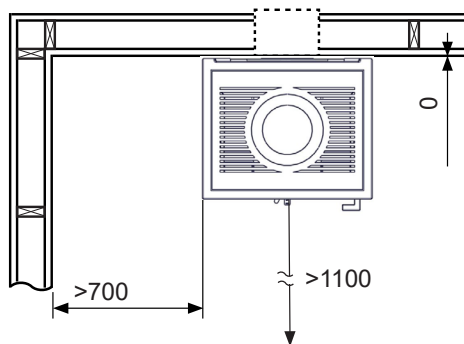

28-PRA00-200 Praha glass floor plates clear 50 cm