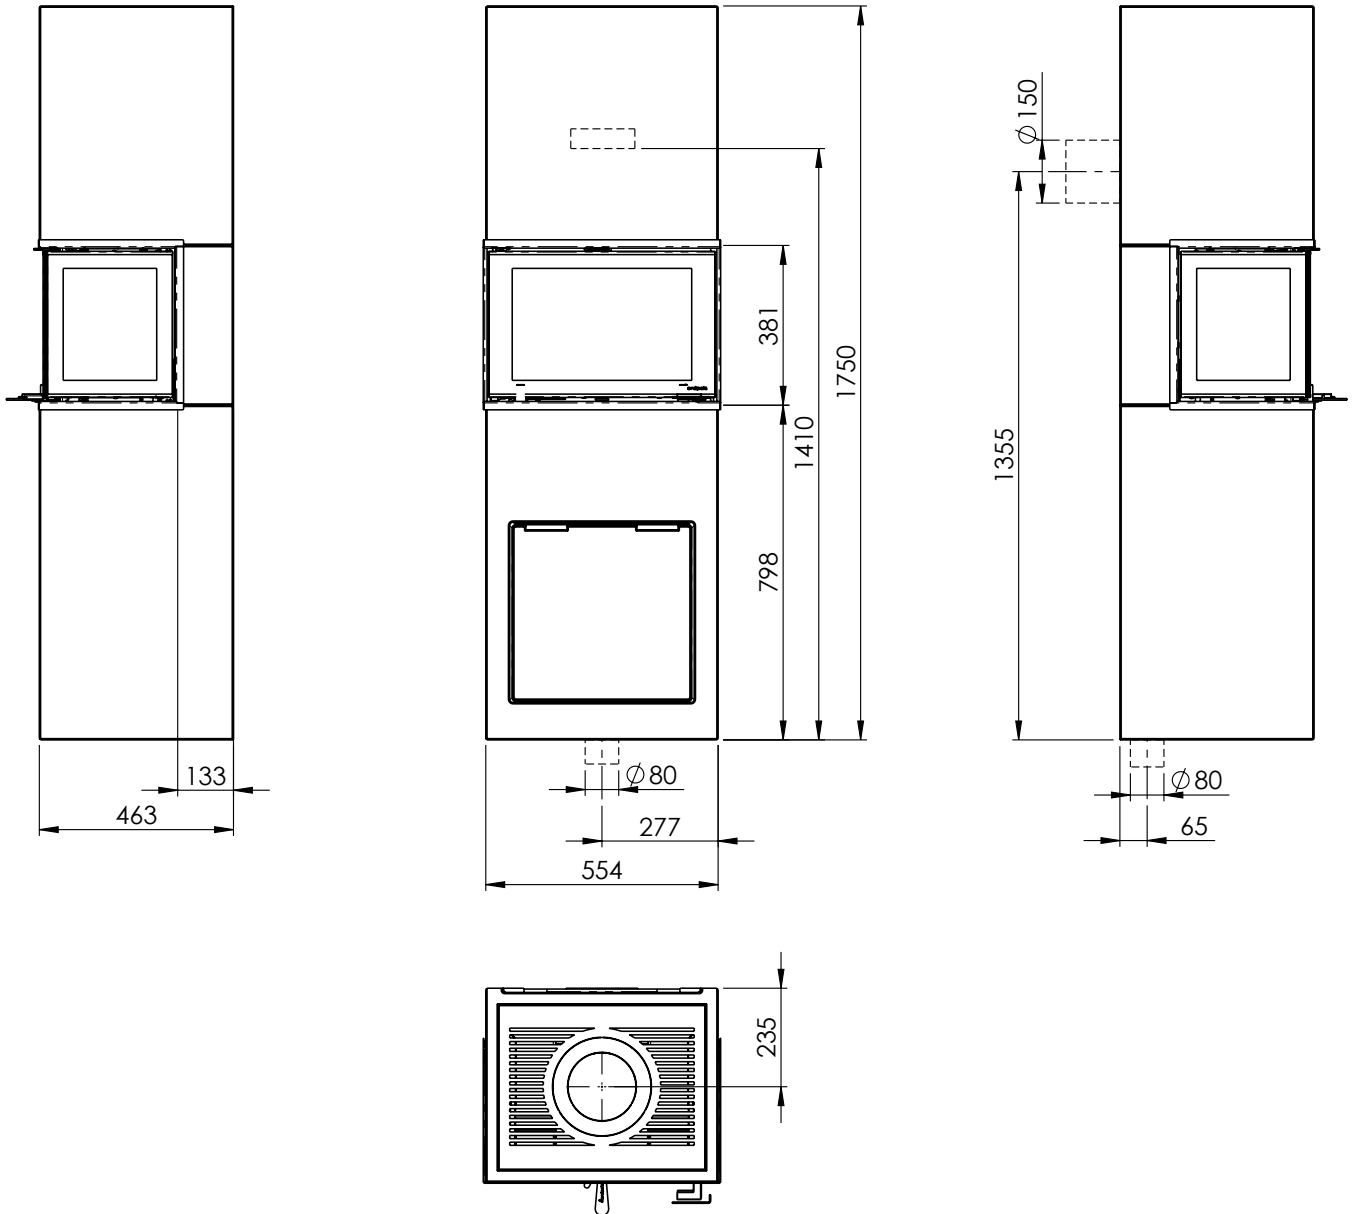

Measurements

PRAHA

Nordpeis