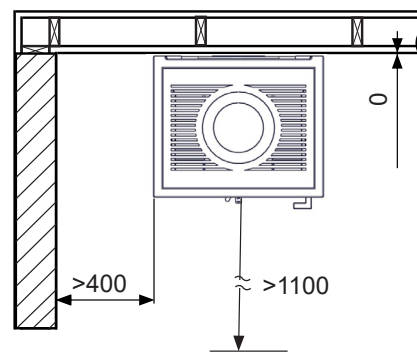

28-PRA00-200 Praha glass floor plates clear 50 cm