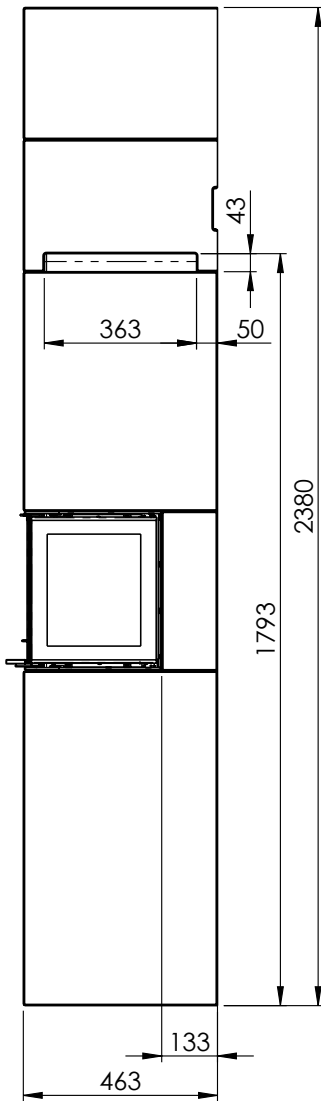

Measurements

PRAHA

 Nordpeis

Measurements

PRAHA HIGH

 Nordpeis

Safety distances

PRAHA

28-PRA00-200 Praha glass floor plates clear 50 cm