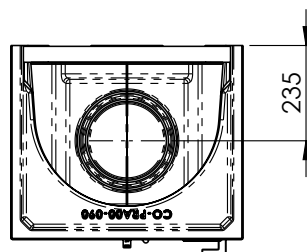

Measurements

PRAHA HIGH

Nordpeis