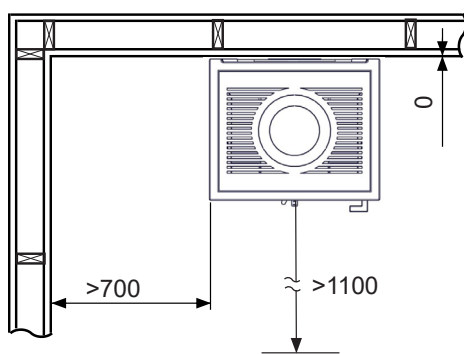

28-PRA00-200 Praha glass floor plates clear 50 cm