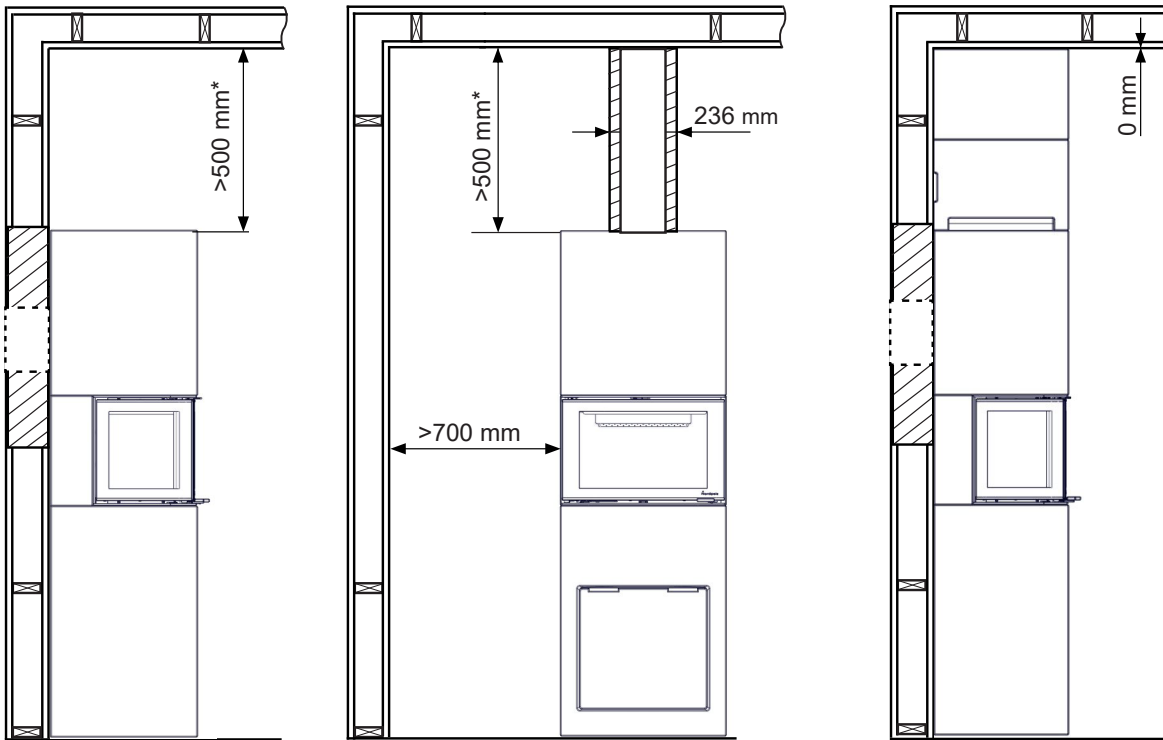

28-PRA00-200 Praha glass floor plates clear 50 cm