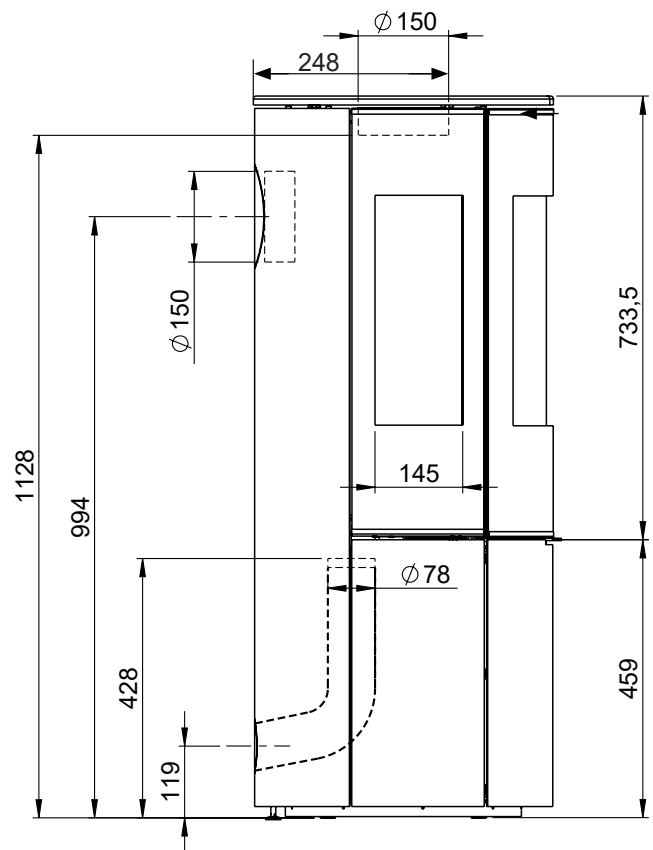

Measurements

ORIGO EXCLUSIVE

Nordpeis