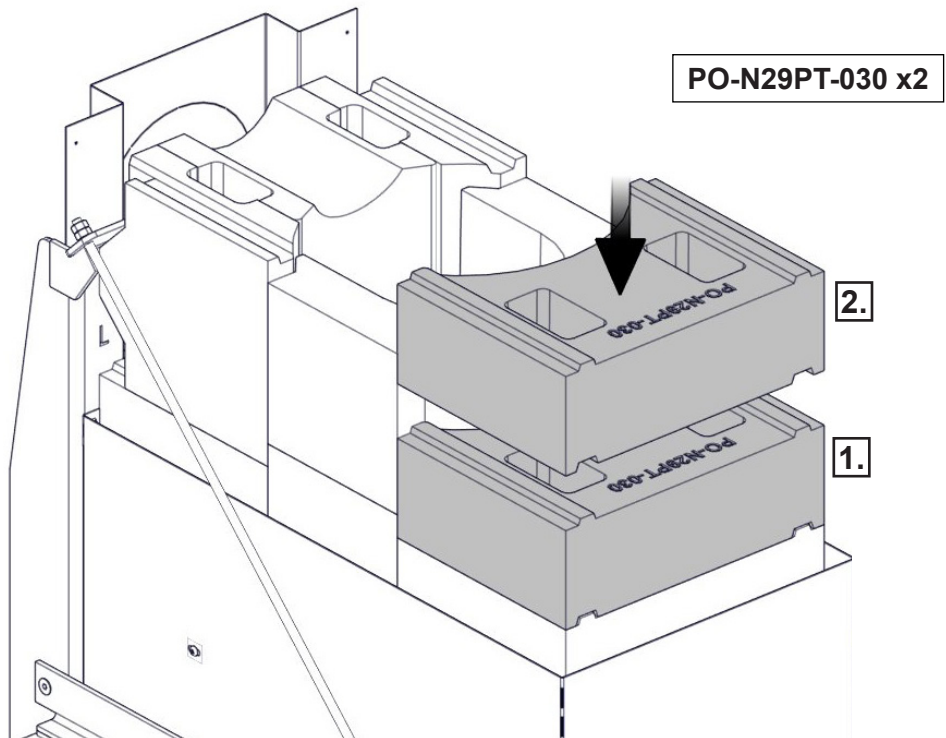

Back conection fi 150mm
124 kg

Ventilated chimney
89 kg

FIG 1

N-29P / N-29T - top connection

FIG 2

FIG 3

FIG 4

- PO-N29PT-030 x2
- PO-N29PT-070 x1

FIG 5

N-29P / N-29T - back connection

FIG 6

FIG 7

FIG 8

FIG 9

FIG 10

N-29P / N-29T - Ventilated chimney