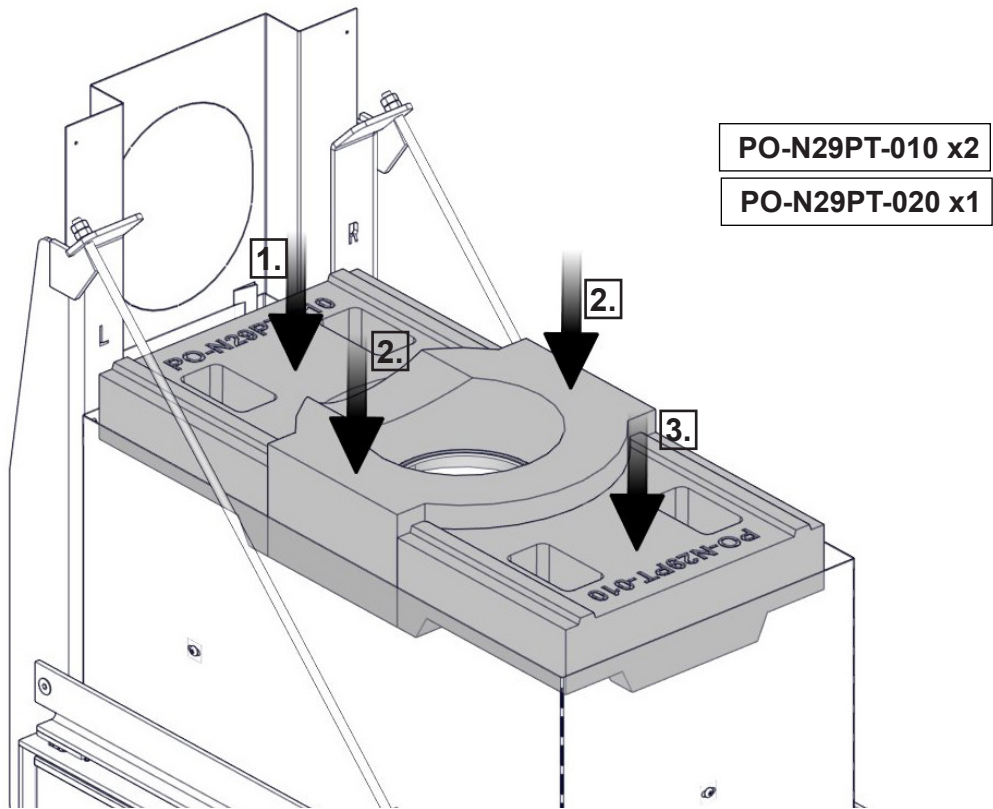

Back conection fi 150mm
124 kg

Ventilated chimney
89 kg

FIG 1

N-29P / N-29T - top connection

FIG 2

FIG 3

FIG 4

- PO-N29PT-030 x2
- PO-N29PT-070 x1

FIG 5

N-29P / N-29T - back connection

FIG 6

FIG 7

FIG 8

FIG 9

FIG 10

N-29P / N-29T - Ventilated chimney