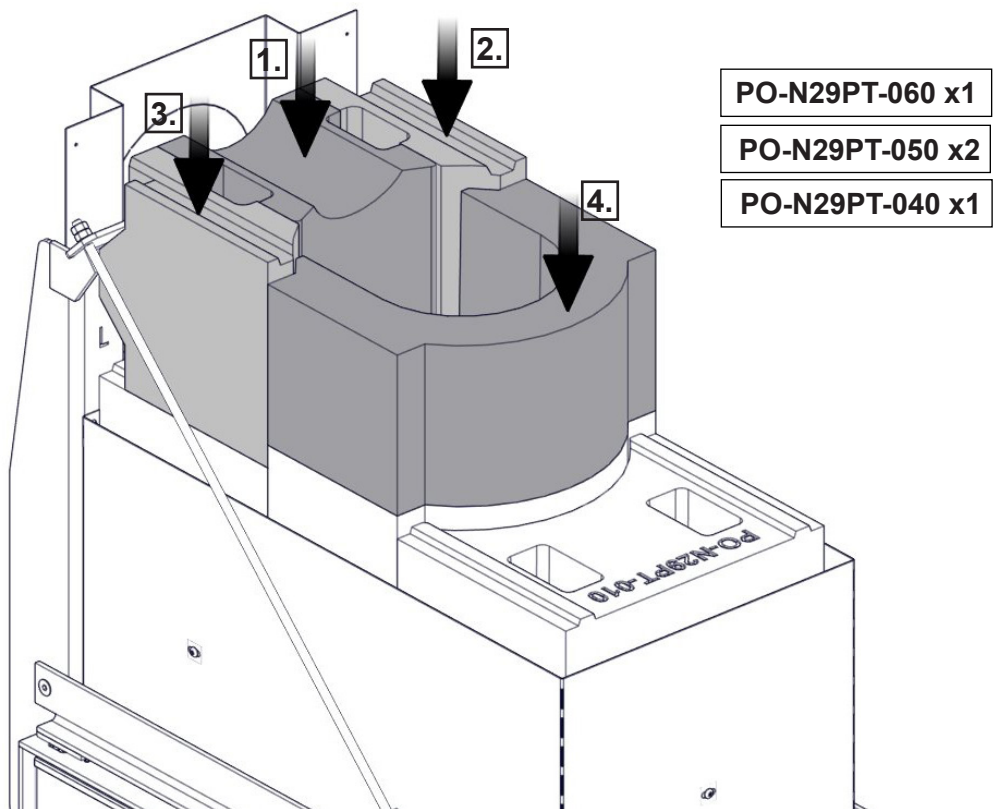

Back conection fi 150mm
124 kg

Ventilated chimney
89 kg

FIG 1

N-29P / N-29T - top connection

FIG 2

FIG 3

FIG 4

- PO-N29PT-030 x2
- PO-N29PT-070 x1

FIG 5

N-29P / N-29T - back connection

FIG 6

FIG 7

FIG 8

FIG 9

FIG 10

N-29P / N-29T - Ventilated chimney