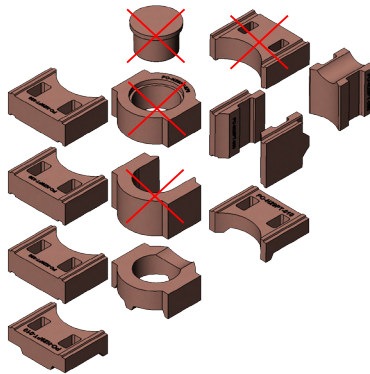

Back conection fi 150mm
124 kg

Ventilated chimney
89 kg

FIG 1

N-29P / N-29T - top connection

FIG 2

FIG 3

FIG 4

- PO-N29PT-030 x2
- PO-N29PT-070 x1

FIG 5

N-29P / N-29T - back connection

FIG 6

FIG 7

FIG 8

FIG 9

FIG 10

N-29P / N-29T - Ventilated chimney