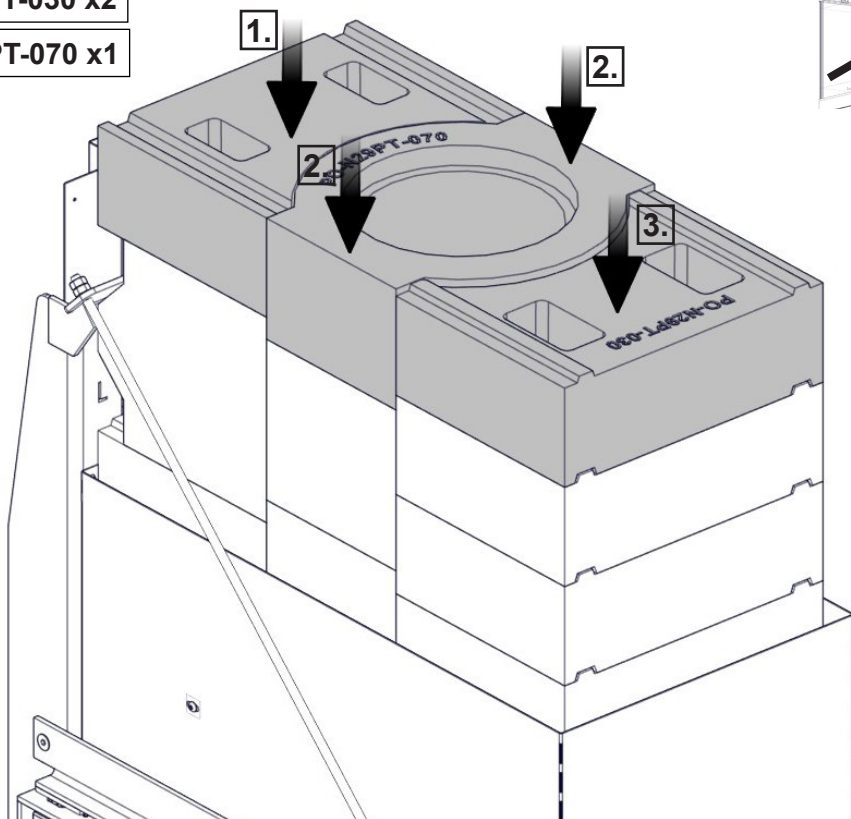

Back conection fi 150mm
124 kg

Ventilated chimney
89 kg

FIG 1

N-29P / N-29T - top connection

FIG 2

FIG 3

FIG 4

- PO-N29PT-030 x2
- PO-N29PT-070 x1

FIG 5

N-29P / N-29T - back connection

FIG 6

FIG 7

FIG 8

FIG 9

FIG 10

N-29P / N-29T - Ventilated chimney