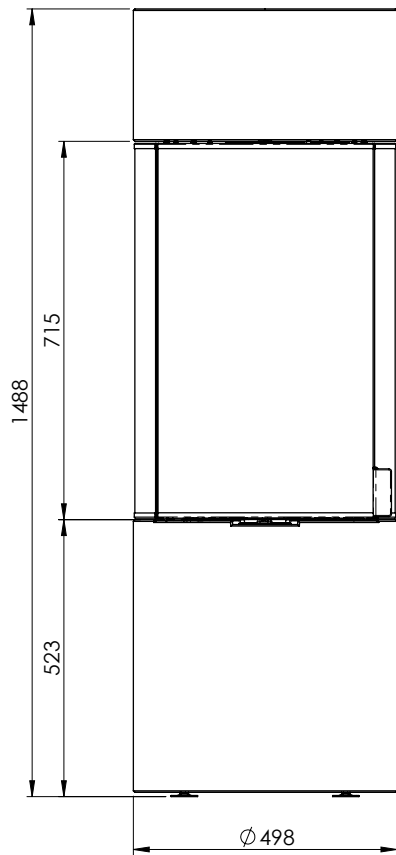

Measurements

ORIGO EXCLUSIVE COLORADO

Nordpeis